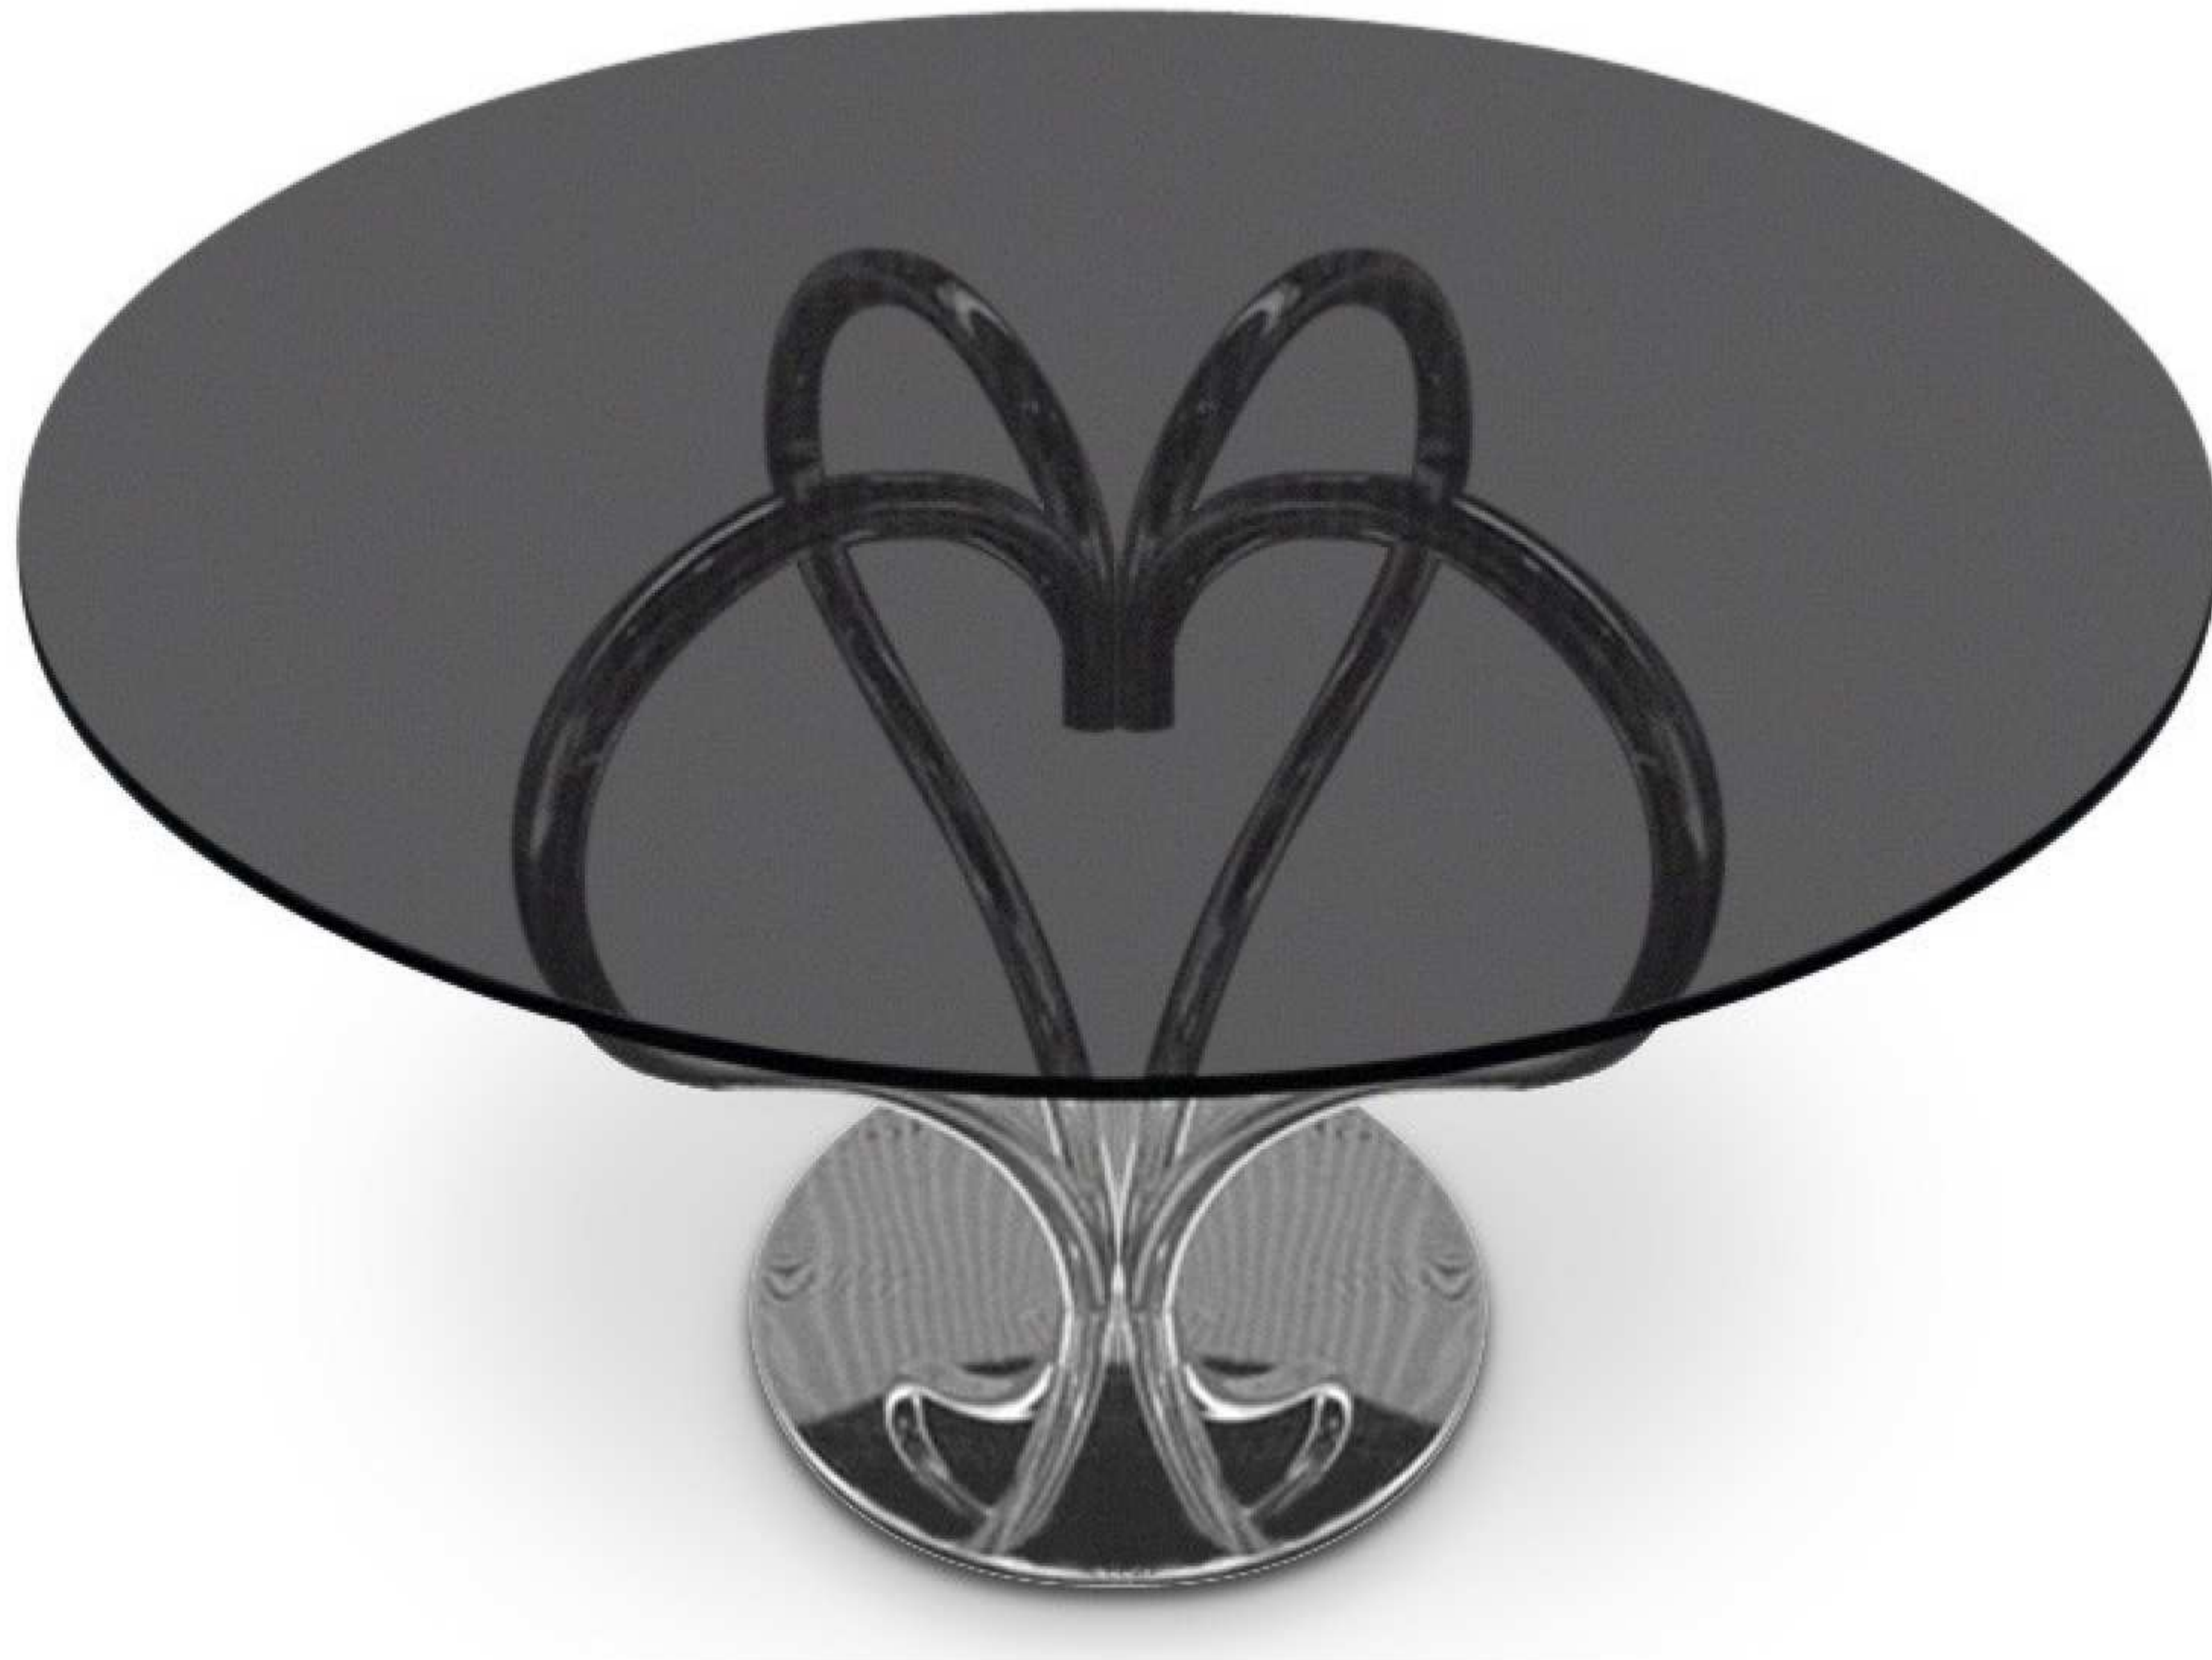

frame
chrome

Glass top

VETE

VENE

GEO

size: d120 x h76

net weight : 55,0 kg.

1 pc X 3 box
m³ 0,196